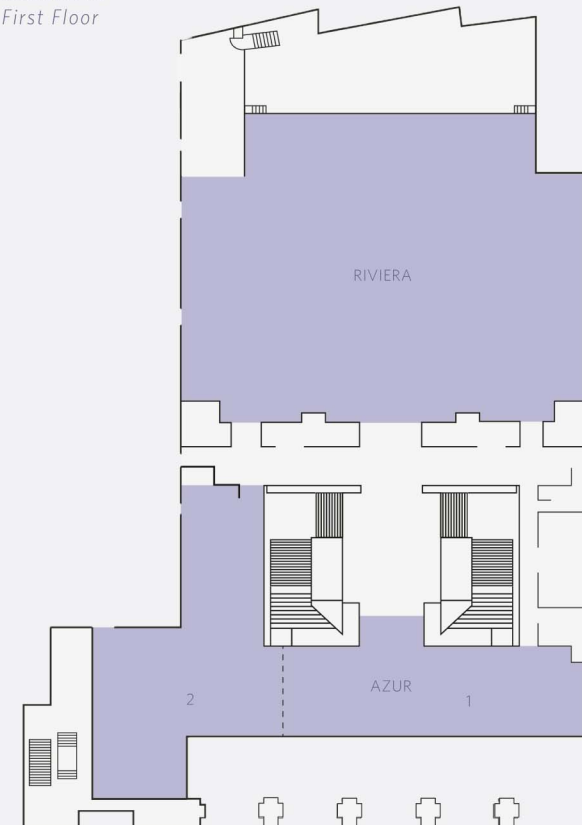

EVENT SPACE

- 7 private rooms (six with natural daylight, two located at the casino, one with sea view), for a total of more than 1,700 square meters of reception and meeting spaces, that can be divisible and adapted to all types of events
- The Azur and Riviera rooms, located on the 1st floor of the casino, have been renovated during summer 2015: a new chic and design atmosphere playing with light and relaxing colors. Art Deco mouldings retain the soul of the place, contemporary design reveals its exceptional dimension
- Two premium suites with meeting space
- Equipment: screen, paper-board, beamer, microphone and other equipment available upon request at additional charge

TABLEAU DE CAPACITES

Premier étage

CAPACITY CHART

First floor

Room Name	Room Dimensions L x W x H	Sq. Ft. Meters	Banquet	Reception	Theater	Classroom	Boardroom	U-Shape	Buffet
AZUR		4,305 400	300	350	190	93	48	49	240
Azur 1		1,991 185	120	160	144	78	48	54	96
Azur 2		2,314 215	168	190	85	36	30	24	120
RIVIERA	26m x 33m x 4.5m	8,826 820	612	750	936	536	78	96	480

PLAN D'ETAGE - FLOOR PLAN

Premier Etage - First Floor

TABLEAU DE CAPACITES

Troisième étage

CAPACITY CHART

Third floor

Room Name	Room Dimensions L x W x H	Sq. Ft. Meters	Banquet	Reception	Theater	Classroom	Boardroom	U-Shape	Buffet
FOX TROT	23' x 33' x 6' 7.1m x 10.5m x 2.5m	828 77	72	60	96	54	30	30	48
FOX TROT & CHARLESTON	23' x 75' x 6' 7.1m x 23.7m x 2.5m	1,851 172	168	140	264	141	72	66	108
CHARLESTON	23' x 43' x 6' 7.1m x 13.2m x 2.5m	1,022 95	84	80	144	72	38	40	60
CHARLESTON & PASO DOBLE	23' x 75' x 6' 7.1m x 23.7m x 2.5m	1,851 172	168	140	264	141	72	66	108
PASO DOBLE	23' x 33' x 6' 7.1m x 10.5m x 2.5m	828 77	72	60	96	54	30	30	48
COTTON CLUB	23' x 111' x 6' 7.1m x 34.2m x 2.5m	2,680 249	240	200	396	219	102	96	168
MADISON	-	2,475 230	90	-	-	-	-	-	90
BOSSA NOVA	16' x 23' x 6' 5.6m x 7m x 2.5m	441 41	30	30	48	24	16	18	18
TERRASSE MADISON MADISON TERRACE	-	-	120	250	-	-	-	-	96