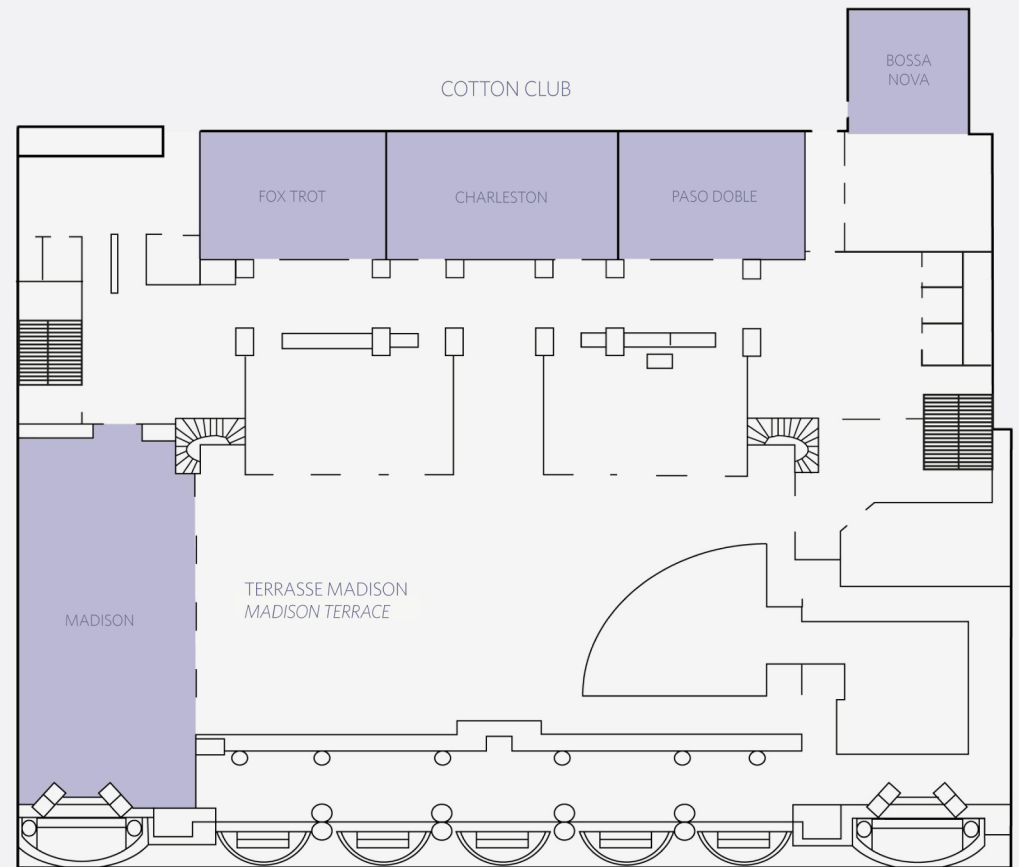

TABLEAU DE CAPACITES

Troisième étage

CAPACITY CHART

Third floor

Room Name	Room Dimensions L x W x H	Sq. Ft. Meters	Banquet	Reception	Theater	Classroom	Boardroom	U-Shape	Buffet
FOX TROT	23' x 33' x 6' 7.1m x 10.5m x 2.5m	828 77	72	60	96	54	30	30	48
FOX TROT & CHARLESTON	23' x 75' x 6' 7.1m x 23.7m x 2.5m	1,851 172	168	140	264	141	72	66	108
CHARLESTON	23' x 43' x 6' 7.1m x 13.2m x 2.5m	1,022 95	84	80	144	72	38	40	60
CHARLESTON & PASO DOBLE	23' x 75' x 6' 7.1m x 23.7m x 2.5m	1,851 172	168	140	264	141	72	66	108
PASO DOBLE	23' x 33' x 6' 7.1m x 10.5m x 2.5m	828 77	72	60	96	54	30	30	48
COTTON CLUB	23' x 111' x 6' 7.1m x 34.2m x 2.5m	2,680 249	240	200	396	219	102	96	168
MADISON	-	2,475 230	90	-	-	-	-	-	90
BOSSA NOVA	16' x 23' x 6' 5.6m x 7m x 2.5m	441 41	30	30	48	24	16	18	18
TERRASSE MADISON MADISON TERRACE	-	-	120	250	-	-	-	-	96

PLAN D'ETAGE - FLOOR PLAN
Premier Etage - First Floor